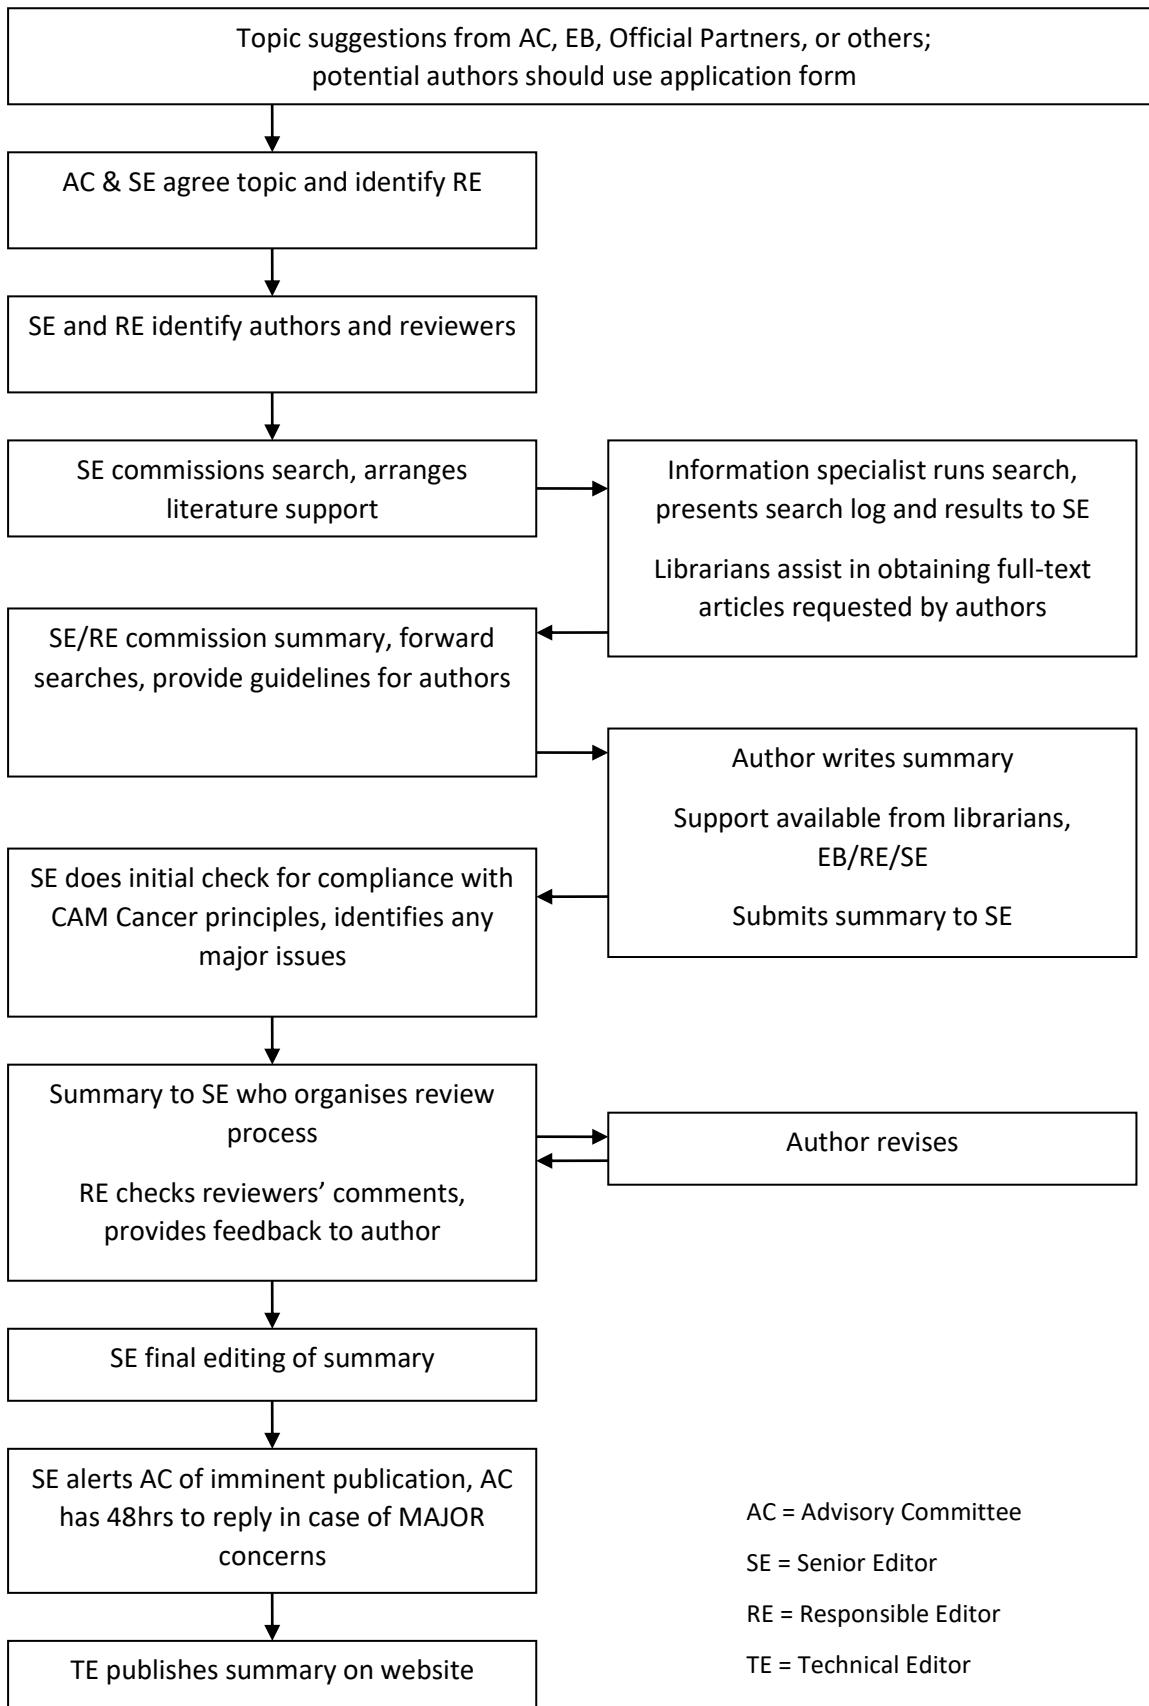

CAM Cancer summary editorial process

AC = Advisory Committee

SE = Senior Editor

RE = Responsible Editor

TE = Technical Editor